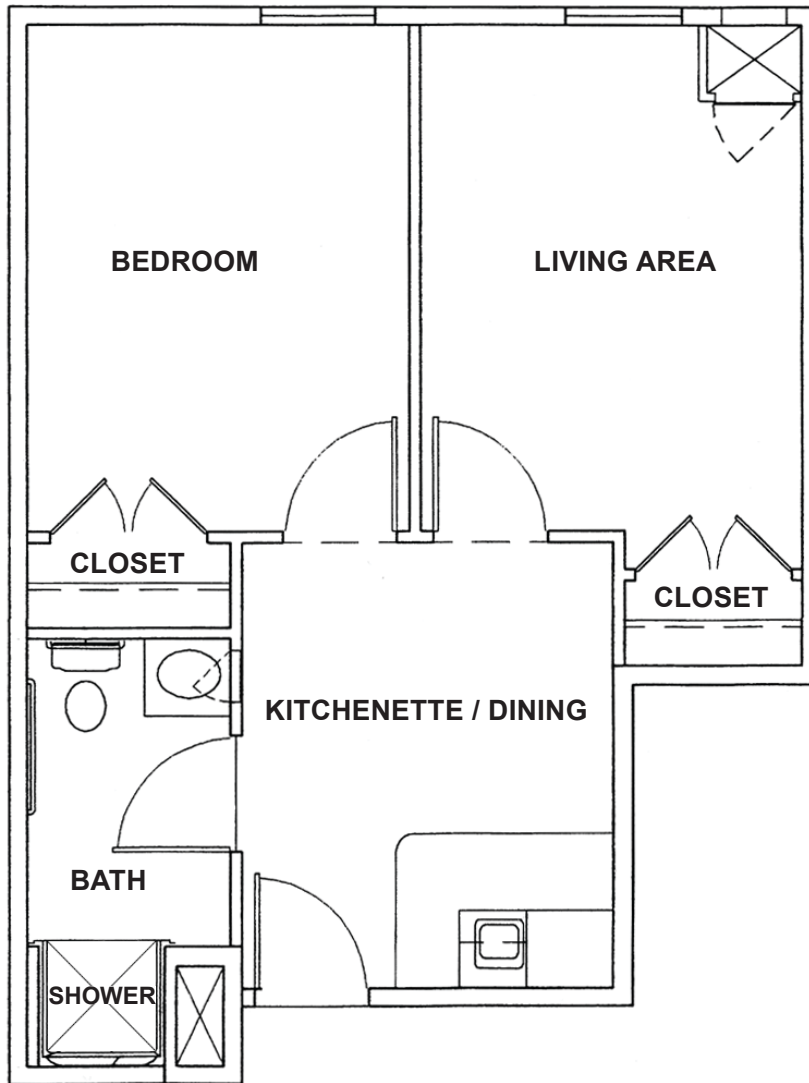

The KINGSTON

living area | 1 bedroom | 1 bath | 483 square feet

Floor plans pictured are a representation. Actual floor plans may vary slightly.