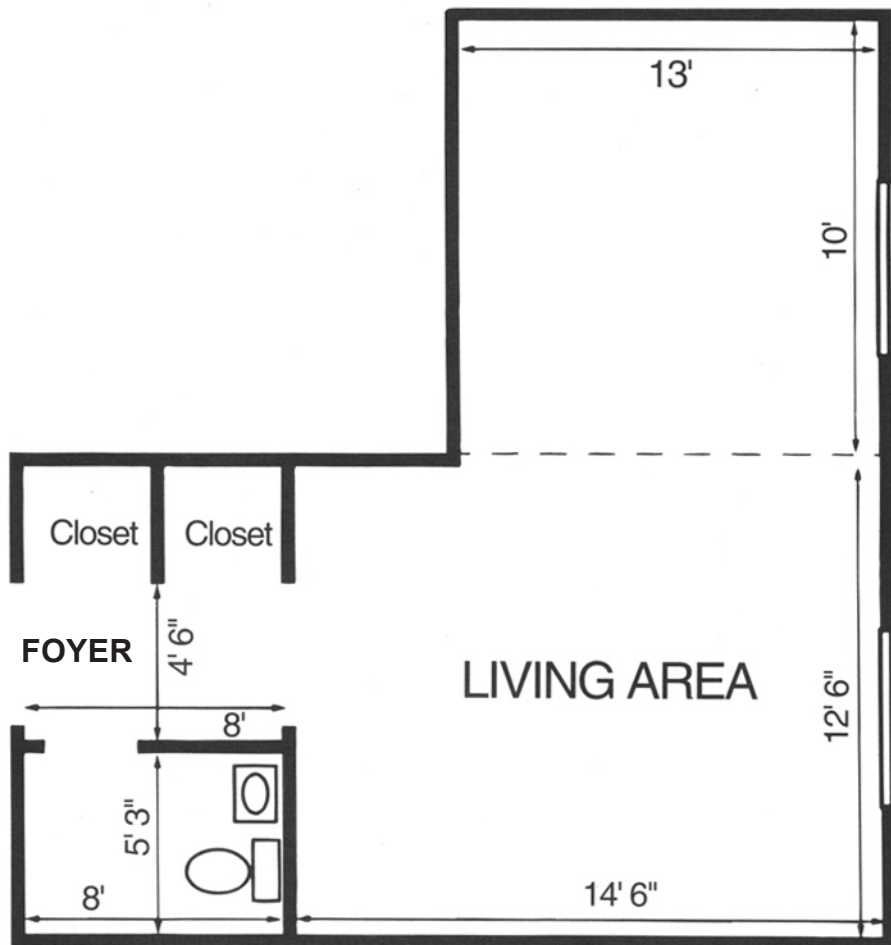

# The LILY

deluxe suite | 1 bath | 411 square feet

The Lily deluxe suite is spacious, airy, and cheerful, offering an open living space with separated areas for a bedroom and living room with two closets and private bathroom with shower. Every apartment is individually heated and air-conditioned. Additionally, each suite is equipped with a bedside and bathroom emergency call response system. Each resident is encouraged to bring personal furniture and belongings to add their own personal touch and make this their new home.

*Floor plans pictured are a representation. Actual floor plans may vary slightly.*