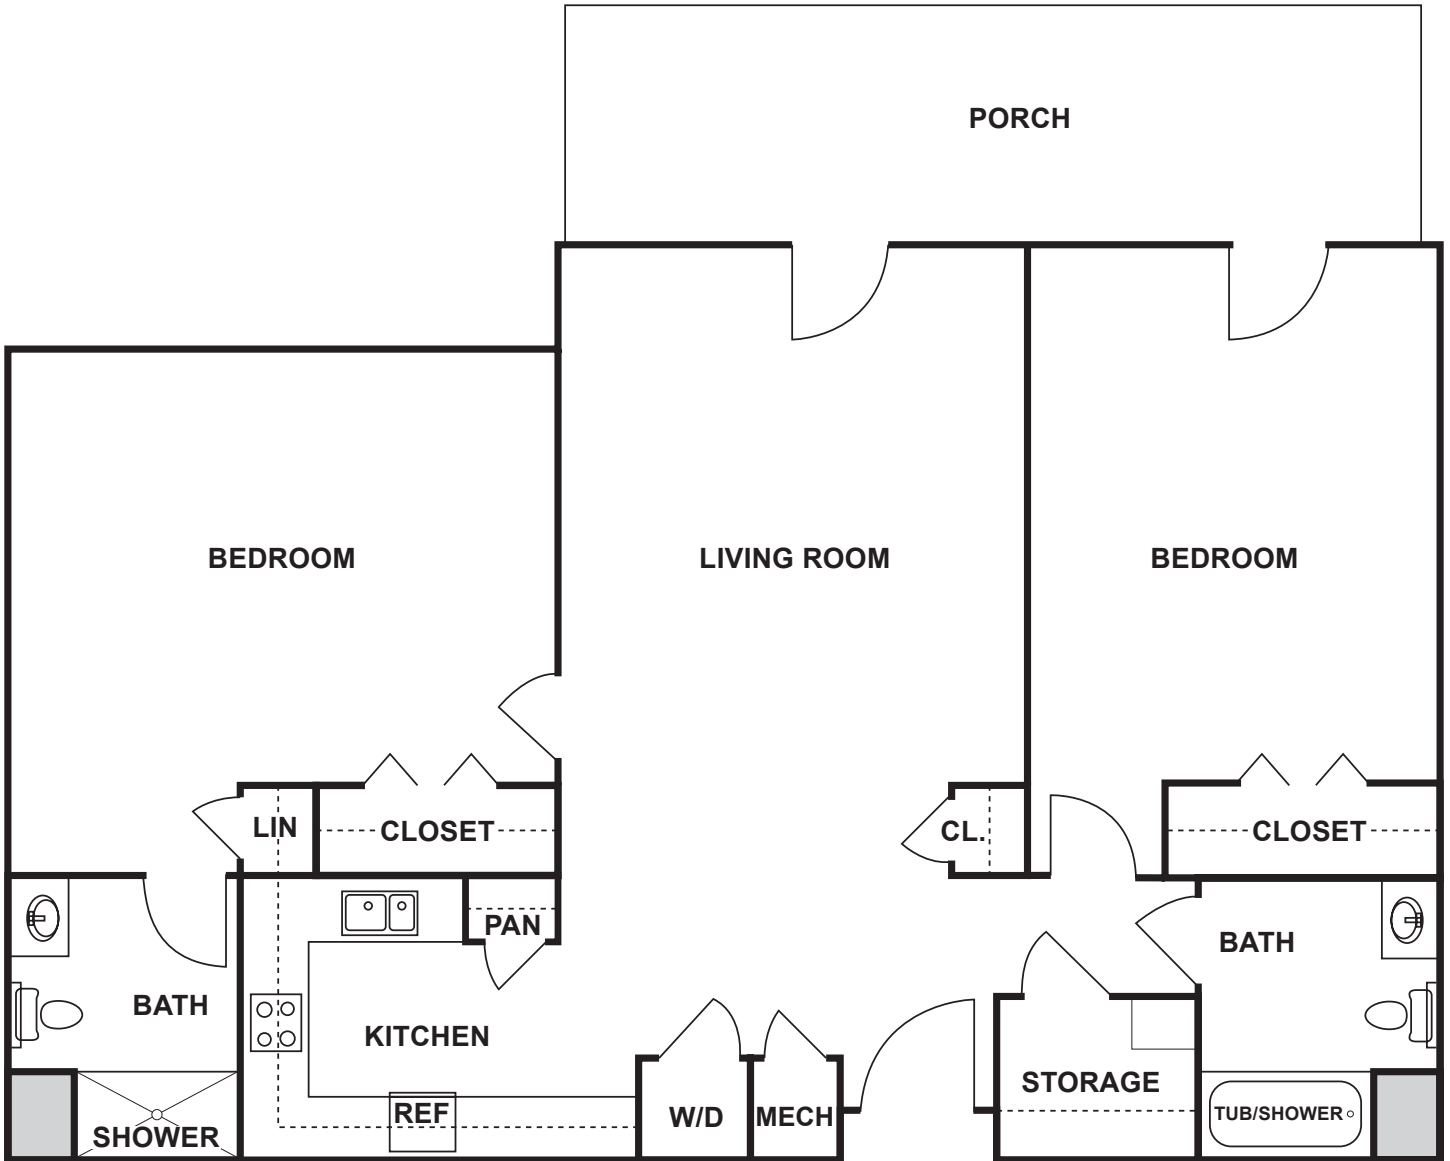

The VANDERBILT

2 bedrooms | 2 baths | 1,160 square feet

Floor plans pictured are a representation. Actual floor plans may vary slightly.